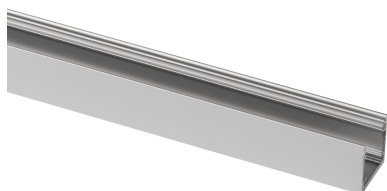

Aluminium Top Line LED profiles

Top Line 25 mm

46291300

EAN: 8720615506583

PERFECT PROTECTION FOR YOUR LED STRIPS

The aluminium Prolumia Top Line LED profiles provides both mechanical protection and cooling of the LEDs. As a result, the lifespan of the LED strip is considerably extended. Available in different sizes and application forms.