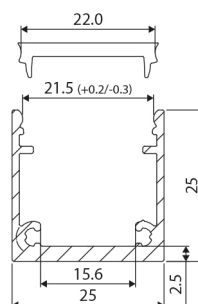

Aluminium Top Line LED profiles

Top Line 25 mm

46291300

EAN: 8720615506583

PERFECT PROTECTION FOR YOUR LED STRIPS

The aluminium Prolumia Top Line LED profiles provides both mechanical protection and cooling of the LEDs. As a result, the lifespan of the LED strip is considerably extended. Available in different sizes and application forms.