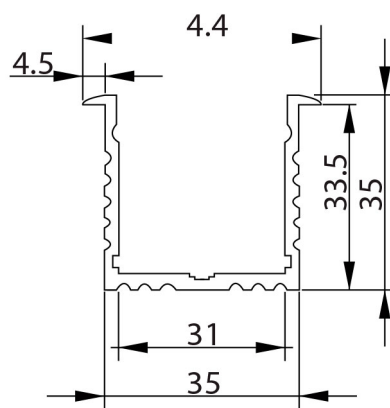

Aluminium LED Profiles

Power Line accessories

46290071

EAN: 8720874791089

COOLING AND FINISHING OF LED STRIPS

Give your Prolumia LED strips a perfect finishing touch with the aluminum Prolumia LED profiles! Besides the nice finishing touch the anodised aluminum LED profile takes care of an excellent heat dissipation. As a result, the lifespan of the LED strip is considerably extended. Available in different sizes and application forms.