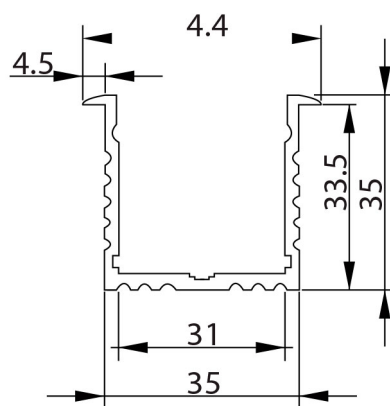

Aluminium LED Profiles

Power Line accessories

46290070

EAN: 8720874791072

COOLING AND FINISHING OF LED STRIPS

Give your Prolumia LED strips a perfect finishing touch with the aluminum Prolumia LED profiles! Besides the nice finishing touch the anodised aluminum LED profile takes care of an excellent heat dissipation. As a result, the lifespan of the LED strip is considerably extended. Available in different sizes and application forms.