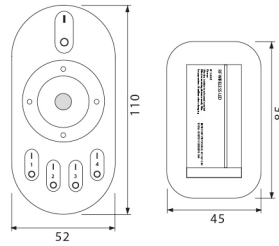

PRODUCT FEATURES

Type of accessory/spare part	Other
Colour	White
