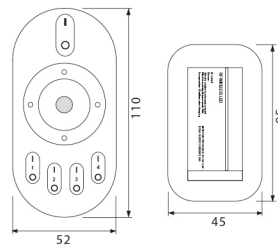

LED controllers

RF controllers

46191200

EAN: 8720615504527

THE RIGHT CONTROL

Prolumia offers an extensive range of LED dimmers (DMX), controllers and amplifiers to control the LED lighting, allowing it to meet every desired request.

PRODUCT FEATURES

Type of accessory/spare part	Remote control
Colour	White