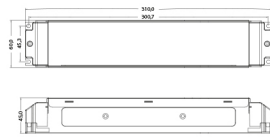

## PRODUCT FEATURES

Model	Dynamic	Output voltage	24 24 Volt
Suitable for outdoor use	✗	Output current	8300 8300 Milliampere
Dimming 0-10 V	✗	Output power	200 200 Watt
Dimming 1-10 V	✓	Length	310 Millimetre
Dimming DALI	✓	Width	60 Millimetre
Dimming DMX	✗	Height	45 Millimetre
Dimming DSI	✗		
Dimming GPRS	✗		
Dimming LineSwitch	✗		
Dimming mains voltage modulation	✗		
Dimming manufacturer's proprietary system	✗		
Dimming phase cut-off (trailing edge)	✗		
Dimming phase cut-on (leading edge)	✗		
Dimming potentiometer (integrated)	✓		
Dimming programmable	✗		
Dimming RF	✗		
Dimming Sine Wave Reduction	✗		
Dimming Touch and Dim	✗		
Dimming with push-button	✓		
Dimming Zigbee	✗		
No dim function	✗		
Constant light output (CLO)	✗		
Housing	Metal housing		
Suitable for constant current	✗		
Suitable for constant voltage	✓		
Suitable for DC-voltage (primary side)	✓		
Degree of protection (IP)	IP20		
Protection class according to IEC 61140	I		
Operation by Bluetooth	✗		
Compatible with Apple HomeKit	✗		