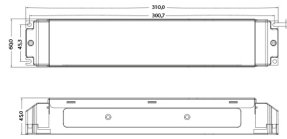

Triac dimmable power supply 200W

46190004

EAN: 8720615504398

PURE POWER

The different kind of LED power supplies are available for both indoor and outdoor applications (waterproof). Thanks to the relatively thin size of the power supplies, it can easily be concealed under a shelf, in a cabinet or behind a wall.

PRODUCT FEATURES

Model	Dynamic	Output voltage	24 24 Volt
Suitable for outdoor use	✗	Output current	8300 8300 Milliampere
Dimming 0-10 V	✗	Output power	200 200 Watt
Dimming 1-10 V	✗	Length	310 Millimetre
Dimming DALI	✗	Width	60 Millimetre
Dimming DMX	✗	Height	45 Millimetre
Dimming DSI	✗		
Dimming GPRS	✗		
Dimming LineSwitch	✗		
Dimming mains voltage modulation	✗		
Dimming manufacturer's proprietary system	✗		
Dimming phase cut-off (trailing edge)	✓		
Dimming phase cut-on (leading edge)	✓		
Dimming potentiometer (integrated)	✗		
Dimming programmable	✗		
Dimming RF	✗		
Dimming Sine Wave Reduction	✗		
Dimming Touch and Dim	✗		
Dimming with push-button	✗		
Dimming Zigbee	✗		
No dim function	✗		
Constant light output (CLO)	✗		
Housing	Metal housing		
Suitable for constant current	✗		
Suitable for constant voltage	✓		
Suitable for DC-voltage (primary side)	✓		
Degree of protection (IP)	IP20		
Protection class according to IEC 61140	I		
Operation by Bluetooth	✗		
Compatible with Apple HomeKit	✗		