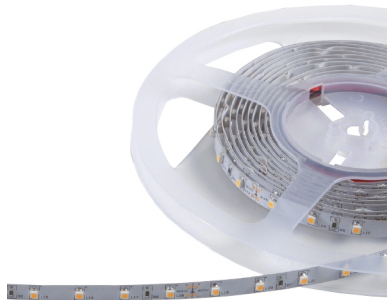

LED Strip Bronze

LED Strip Bronze Color

46180138

EAN: 8720615504312

FOR INDOOR USE

The new LED strips Bronze are practical and can be used endlessly. Due to the white 2835 LEDs with better cooling, the light depreciation over time is reduced to a minimum, resulting in a longer lifetime. Thanks to the different versions it is possible to create different effects by illuminating coves, niches or other places where indirect lighting perfectly fits. Also, due to the higher efficiency these LED strips lend themselves perfectly for general lighting.

PRODUCT FEATURES

Model	Strip	Number of nodes per meter	96
Mounting method	Surface mounting/recessed mounting	Lamp power per meter	30.7 Watt
Lamp type	LED not exchangeable	Luminous flux per meter	1315 Lumen
Type of control gear	LED operating device voltage-controlled	Lamp voltage	24 24 Volt
Suitable for dimmer	✓	Beam angle	120 Degrees
Exchangeable control gear	✗	Rated life time L80/B10 at 25 °C	70000 Hour
Degree of protection (IP)	IP20	Max. system power	35 Watt
Degree of protection (NEMA)	1	Colour temperature	2700 2700 Kelvin
Colour of light	White	Width	12 Millimetre
Colour rendering index CRI	80-89	Height/depth	3 Millimetre
With end piece	✗	Length	5000 Millimetre
With connection set	✗	Length of particular segments	62.5 Millimetre
With protective cover	✗	Lowest bending radius	0 Millimetre
Self-adhesive	✓	Number of poles	2
Type of wiring	Ending	Conductor cross section	0.75 Square millimetre
Connection type	Other		
Compatible with Apple HomeKit	✗		
Compatible with Google Assistant	✗		
Compatible with Amazon Alexa	✗		
IFTTT support available	✗		