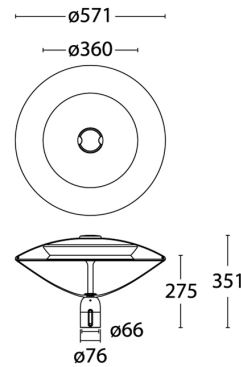

PRODUCT FEATURES

Mounting method	Post top/side entry	Suitable for number of light sources	1
Lamp type	LED not exchangeable	Nominal voltage	220 240 Volt
With light source	✓	Nominal current	350 350 Milliampere
Lamp holder	Other	Rated life time L80/B10 at 25 °C	100000 Hour
Housing material	Aluminium	Rated ambient temperature according to IEC 62722-2-1	-30 50 Degrees celsius
Surface protection	Powder coating	Cable length	1 Metre
Housing colour	Grey	Rated luminous flux according to IEC 62722-2-1	1600 Lumen
Material cover	Plastic, transparent	Max. system power	15 Watt
Voltage type	AC	Luminaire efficacy	106.5 Lumen/Watt
With control gear	✓	Colour temperature	4000 4000 Kelvin
Type of control gear	LED operating device current-controlled	Power factor	0.9
Exchangeable control gear	✓	Height/depth	275 Millimetre
Dimming 0-10 V	✗	Diameter	571 Millimetre
Dimming 1-10 V	✗	Suitable for spigot size	60 60 Millimetre
Dimming GPRS	✗	Number of poles	3
Dimming DALI	✗	Conductor cross section	1.5 Square millimetre
Dimming DMX	✗		
Dimming DSI	✗		
Dimming potentiometer (integrated)	✗		
Dimming LineSwitch	✗		
Dimming manufacturer's proprietary system	✗		
Dimming mains voltage modulation	✗		
Dimming phase cut-off (trailing edge)	✗		
Dimming phase cut-on (leading edge)	✗		
Dimming Touch and Dim	✗		
Dimming programmable	✗		
Dimming with push-button	✗		
No dim function	✓		
Dimming RF	✗		