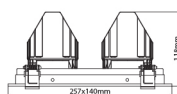

### PRODUCT FEATURES

Type of accessory/spare part	Decor element	Length	140 Millimetre
Transparent	✘	Width	140 Millimetre
Colour	White	Height	118 Millimetre