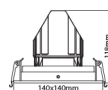

### PRODUCT FEATURES

Type of accessory/spare part	Decor element	Length	140 Millimetre
Transparent	✘	Width	140 Millimetre
Colour	White	Height	118 Millimetre