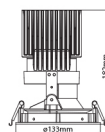

PRODUCT FEATURES

Type of accessory/spare part	Decor element	Diameter	133 Millimetre
Transparent	✘		
Colour	White		