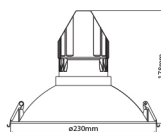

### PRODUCT FEATURES

Type of accessory/spare part	Decor element	Diameter	230 Millimetre
Transparent	✘		
Colour	White		