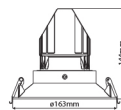

PRODUCT FEATURES

Type of accessory/spare part	Decor element	Diameter	163 Millimetre
Transparent	✘		
Colour	Black		