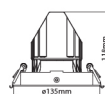

PRODUCT FEATURES

Type of accessory/spare part	Decor element	Diameter	135 Millimetre
Transparent	✘		
Colour	Black		