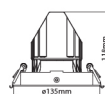

### PRODUCT FEATURES

Type of accessory/spare part	Decor element	Diameter	135 Millimetre
Transparent	✘		
Colour	White		