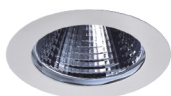

LED Downlight (accent lighting)

LED Pro-Rio Downlight rings

42200101

EAN: 8720615503551

CREATE AN INVITING ATMOSPHERE

The Prolumia LED accent lighting has two important functions. Firstly, it helps people find their way. Secondly, it creates fascinating light effects. Therefore light solutions can be created that are energy saving and it can also be divided to your own personal vision and taste. From showcase to entrance hall, useful for every field of application!

PRODUCT FEATURES

Type of accessory/spare part	Decor element	Diameter	105 Millimetre
Transparent	✘		
Colour	Black		