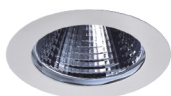

LED Downlight (accent lighting)

LED Pro-Rio Downlight rings

42200100

EAN: 8720615503544

CREATE AN INVITING ATMOSPHERE

The Prolumia LED accent lighting has two important functions. Firstly, it helps people find their way. Secondly, it creates fascinating light effects. Therefore light solutions can be created that are energy saving and it can also be divided to your own personal vision and taste. From showcase to entrance hall, useful for every field of application!

PRODUCT FEATURES

Type of accessory/spare part	Decor element	Diameter	105 Millimetre
Transparent	✘		
Colour	White		