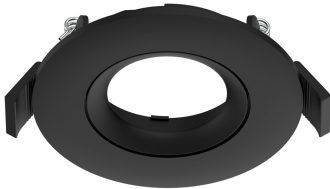

Prolumia LED Pro-Ambiance

Recess rings, for Ø 58 mm module

42182031

EAN: 8721063008476

ATMOSPHERIC LIGHTING FOR THE RIGHT AMBIENCE

Pro-Ambiance is a cost-effective, small aperture recessed lighting solution with refined aesthetics and quality for residential and hospitality applications, to name a few. A complete fixture requires an LED-module with driver (sold as a set) and a recess ring, which is separately available in a variety of models. Two sizes of LED-modules cover a wide range of lumen packages, and each are available in 3 beam angles. They offer 3-way selectable CCT, bi-level adjustable brightness and come with TRIAC-dimmable drivers by default.

PRODUCT FEATURES

Type of accessory/spare part	Installation frame	Length	95 Millimetre
Accessory	✓	Width	95 Millimetre
Spare part	✗	Height	33 Millimetre
Transparent	✗	Diameter	95 Millimetre
Colour	Black		
Material	Aluminium		