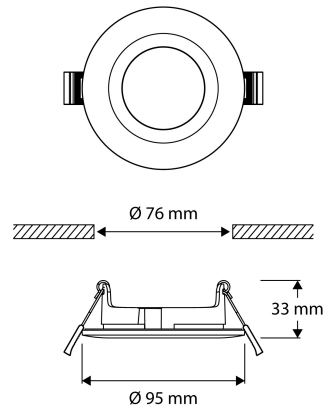

PRODUCT FEATURES

Type of accessory/spare part	Installation frame	Length	95 Millimetre
Accessory	✓	Width	95 Millimetre
Spare part	✗	Height	33 Millimetre
Transparent	✗	Diameter	95 Millimetre
Colour	Black		
Material	Aluminium		