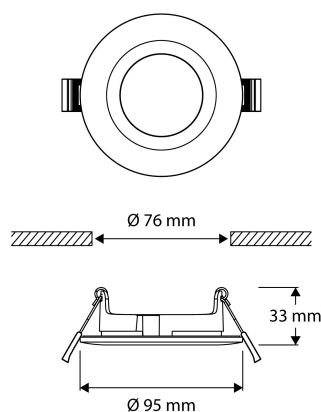

PRODUCT FEATURES

Type of accessory/spare part	Installation frame	Length	95 Millimetre
Accessory	✓	Width	95 Millimetre
Spare part	✗	Height	33 Millimetre
Transparent	✗	Diameter	95 Millimetre
Colour	White		
Material	Aluminium		