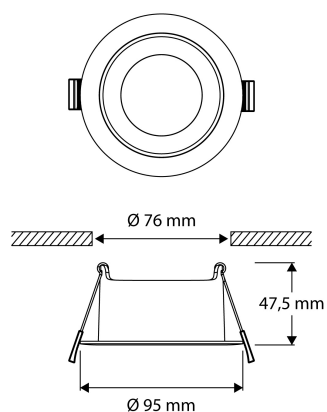

PRODUCT FEATURES

Type of accessory/spare part	Installation frame	Length	95 Millimetre
Accessory	✓	Width	95 Millimetre
Spare part	✗	Height	47.5 Millimetre
Transparent	✗	Diameter	95 Millimetre
Colour	Black		
Material	Aluminium		