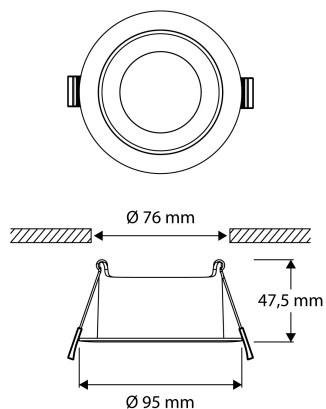

PRODUCT FEATURES

Type of accessory/spare part	Installation frame	Length	95 Millimetre
Accessory	✓	Width	95 Millimetre
Spare part	✗	Height	47.5 Millimetre
Transparent	✗	Diameter	95 Millimetre
Colour	Black		
Material	Aluminium		