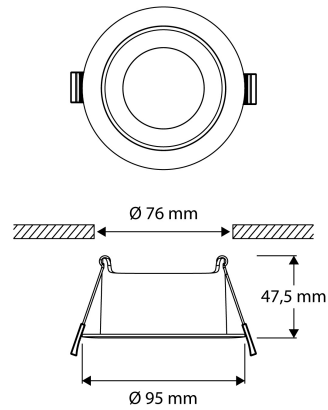

PRODUCT FEATURES

Type of accessory/spare part	Installation frame	Length	95 Millimetre
Accessory	✓	Width	95 Millimetre
Spare part	✗	Height	47.5 Millimetre
Transparent	✗	Diameter	95 Millimetre
Colour	White		
Material	Aluminium		