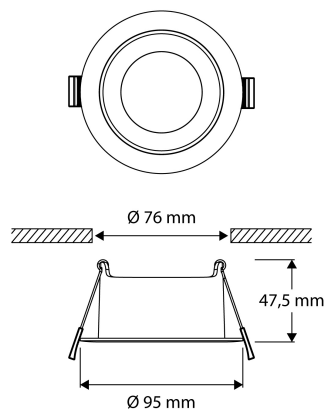

PRODUCT FEATURES

Type of accessory/spare part	Installation frame	Length	95 Millimetre
Accessory	✓	Width	95 Millimetre
Spare part	✗	Height	47.5 Millimetre
Transparent	✗	Diameter	95 Millimetre
Colour	White		
Material	Aluminium		