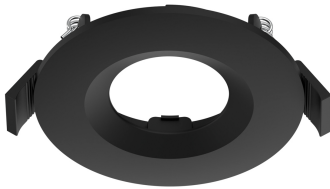

Prolumia LED Pro-Ambiance

Recess rings, for Ø 58 mm module

42182011

EAN: 8721063008414

ATMOSPHERIC LIGHTING FOR THE RIGHT AMBIENCE

Pro-Ambiance is a cost-effective, small aperture recessed lighting solution with refined aesthetics and quality for residential and hospitality applications, to name a few. A complete fixture requires an LED-module with driver (sold as a set) and a recess ring, which is separately available in a variety of models. Two sizes of LED-modules cover a wide range of lumen packages, and each are available in 3 beam angles. They offer 3-way selectable CCT, bi-level adjustable brightness and come with TRIAC-dimmable drivers by default.

PRODUCT FEATURES

Type of accessory/spare part	Installation frame	Length	95 Millimetre
Accessory	✓	Width	95 Millimetre
Spare part	✗	Height	33 Millimetre
Transparent	✗	Diameter	95 Millimetre
Colour	Black		
Material	Aluminium		