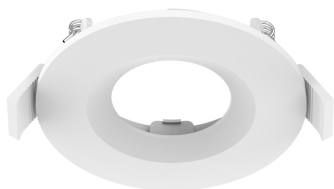

Recess rings, for Ø 58 mm module

### ATMOSPHERIC LIGHTING FOR THE RIGHT AMBIENCE

Pro-Ambiance is a cost-effective, small aperture recessed lighting solution with refined aesthetics and quality for residential and hospitality applications, to name a few. A complete fixture requires an LED-module with driver (sold as a set) and a recess ring, which is separately available in a variety of models. Two sizes of LED-modules cover a wide range of lumen packages, and each are available in 3 beam angles. They offer 3-way selectable CCT, bi-level adjustable brightness and come with TRIAC-dimmable drivers by default.

### PRODUCT FEATURES

|                              |                    |          |               |
|------------------------------|--------------------|----------|---------------|
| Type of accessory/spare part | Installation frame | Length   | 95 Millimetre |
| Accessory                    | ✓                  | Width    | 95 Millimetre |
| Spare part                   | ✗                  | Height   | 33 Millimetre |
| Transparent                  | ✗                  | Diameter | 95 Millimetre |
| Colour                       | White              |          |               |
| Material                     | Aluminium          |          |               |