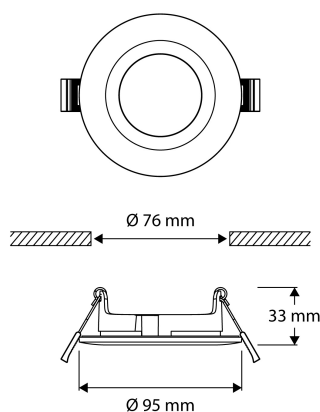

Recess rings, for Ø 58 mm module

### PRODUCT FEATURES

|                              |                    |          |               |
|------------------------------|--------------------|----------|---------------|
| Type of accessory/spare part | Installation frame | Length   | 95 Millimetre |
| Accessory                    | ✓                  | Width    | 95 Millimetre |
| Spare part                   | ✗                  | Height   | 33 Millimetre |
| Transparent                  | ✗                  | Diameter | 95 Millimetre |
| Colour                       | White              |          |               |
| Material                     | Aluminium          |          |               |