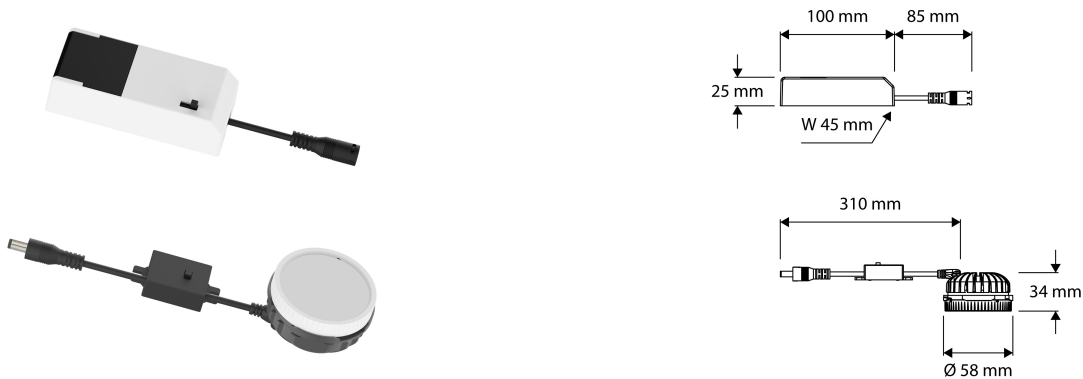

LED-modules, Ø 58 mm, incl. Triac-driver

42182002

EAN: 8721063008391

ATMOSPHERIC LIGHTING FOR THE RIGHT AMBIENCE

Pro-Ambiance is a cost-effective, small aperture recessed lighting solution with refined aesthetics and quality for residential and hospitality applications, to name a few. A complete fixture requires an LED-module with driver (sold as a set) and a recess ring, which is separately available in a variety of models. Two sizes of LED-modules cover a wide range of lumen packages, and each are available in 3 beam angles. They offer 3-way selectable CCT, bi-level adjustable brightness and come with TRIAC-dimmable drivers by default.

PRODUCT FEATURES

Voltage type	AC	Lamp power	4.5 9 Watt
Suitable for constant current	✓	Operating current	105 200 Milliampere
Suitable for constant voltage	✗	Operating voltage	220 240 Volt
External driver required	✗	Lamp voltage	30 40 Volt
Shape	Round	Number of LEDs	16
Colour	White	Colour temperature	2700 4000 Kelvin
Colour of light according to EN 12464-1	Warm white < 3300 K	Luminous intensity	291 Candela
Colour consistency (McAdam ellipse)	SDCM3	Luminous flux	375 780 Lumen
Housing colour	Aluminium	Specific luminous efficacy	83 87 Lumen/Watt
Connection type	Cable	Beam angle	110 110 Degrees
Suitable for general lighting	✓	Length	58 Millimetre
Suitable for traffic lights	✗	Width	58 Millimetre
Suitable for variable road signs	✗	Height	34 Millimetre
Suitable for rail traffic	✗	Diameter	58 Millimetre
Suitable for matrix information boards	✗	Average nominal lifetime	100000 Hour
Degree of protection (IP)	IP65		
Energy efficiency class according to EU regulation 2019/2015	D		
Photobiological safety according to EN 62471	RG1		
Compatible with Apple HomeKit	✗		
Compatible with Google Assistant	✗		
Compatible with Amazon Alexa	✗		
IFTTT support available	✗		