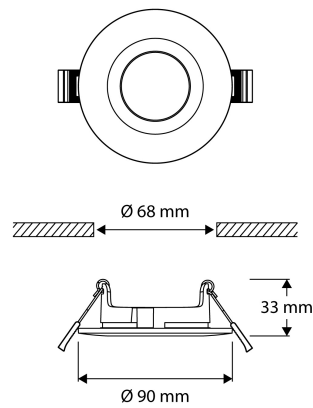

PRODUCT FEATURES

Type of accessory/spare part	Installation frame	Length	90 Millimetre
Accessory	✓	Width	90 Millimetre
Spare part	✗	Height	33 Millimetre
Transparent	✗	Diameter	90 Millimetre
Colour	Black		
Material	Aluminium		