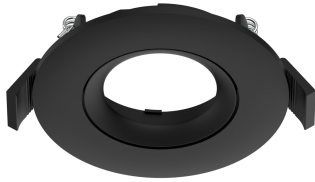

Prolumia LED Pro-Ambiance

Recess rings, for Ø 50 mm module

42181031

EAN: 8721063008360

ATMOSPHERIC LIGHTING FOR THE RIGHT AMBIENCE

Pro-Ambiance is a cost-effective, small aperture recessed lighting solution with refined aesthetics and quality for residential and hospitality applications, to name a few. A complete fixture requires an LED-module with driver (sold as a set) and a recess ring, which is separately available in a variety of models. Two sizes of LED-modules cover a wide range of lumen packages, and each are available in 3 beam angles. They offer 3-way selectable CCT, bi-level adjustable brightness and come with TRIAC-dimmable drivers by default.

PRODUCT FEATURES

Type of accessory/spare part	Installation frame	Length	90 Millimetre
Accessory	✓	Width	90 Millimetre
Spare part	✗	Height	33 Millimetre
Transparent	✗	Diameter	90 Millimetre
Colour	Black		
Material	Aluminium		