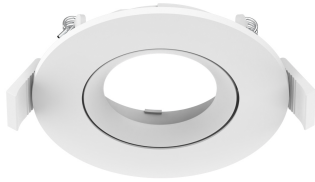

Prolumia LED Pro-Ambiance

Recess rings, for Ø 50 mm module

42181030

EAN: 8721063008353

ATMOSPHERIC LIGHTING FOR THE RIGHT AMBIENCE

Pro-Ambiance is a cost-effective, small aperture recessed lighting solution with refined aesthetics and quality for residential and hospitality applications, to name a few. A complete fixture requires an LED-module with driver (sold as a set) and a recess ring, which is separately available in a variety of models. Two sizes of LED-modules cover a wide range of lumen packages, and each are available in 3 beam angles. They offer 3-way selectable CCT, bi-level adjustable brightness and come with TRIAC-dimmable drivers by default.

PRODUCT FEATURES

Type of accessory/spare part	Installation frame	Length	90 Millimetre
Accessory	✓	Width	90 Millimetre
Spare part	✗	Height	33 Millimetre
Transparent	✗	Diameter	90 Millimetre
Colour	White		
Material	Aluminium		