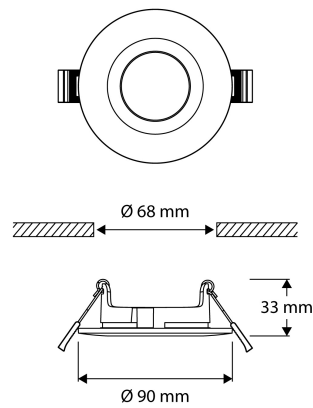

PRODUCT FEATURES

Type of accessory/spare part	Installation frame	Length	90 Millimetre
Accessory	✓	Width	90 Millimetre
Spare part	✗	Height	33 Millimetre
Transparent	✗	Diameter	90 Millimetre
Colour	White		
Material	Aluminium		