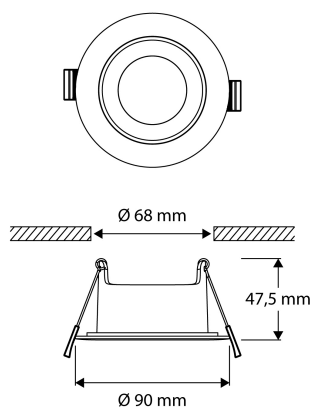

### PRODUCT FEATURES

Type of accessory/spare part	Installation frame	Length	90 Millimetre
Accessory	✓	Width	90 Millimetre
Spare part	✗	Height	47.5 Millimetre
Transparent	✗	Diameter	90 Millimetre
Colour	Black		
Material	Aluminium		