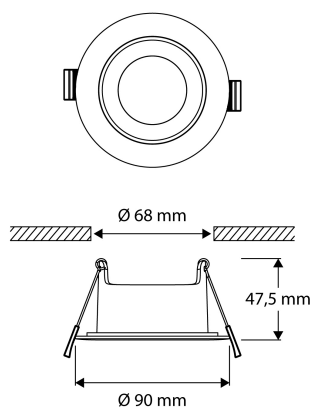

PRODUCT FEATURES

Type of accessory/spare part	Installation frame	Length	90 Millimetre
Accessory	✓	Width	90 Millimetre
Spare part	✗	Height	47.5 Millimetre
Transparent	✗	Diameter	90 Millimetre
Colour	Black		
Material	Aluminium		