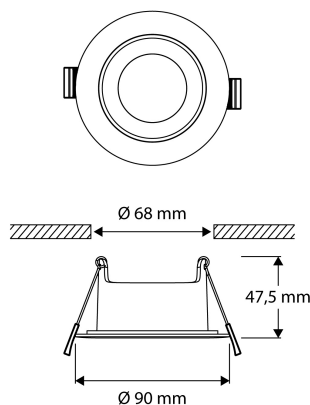

Recess rings, for Ø 50 mm module

### PRODUCT FEATURES

|                              |                    |          |                 |
|------------------------------|--------------------|----------|-----------------|
| Type of accessory/spare part | Installation frame | Length   | 90 Millimetre   |
| Accessory                    | ✓                  | Width    | 90 Millimetre   |
| Spare part                   | ✗                  | Height   | 47.5 Millimetre |
| Transparent                  | ✗                  | Diameter | 90 Millimetre   |
| Colour                       | White              |          |                 |
| Material                     | Aluminium          |          |                 |