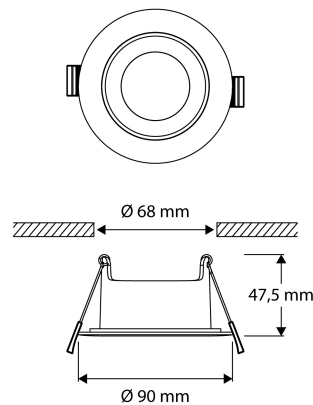

PRODUCT FEATURES

Type of accessory/spare part	Installation frame	Length	90 Millimetre
Accessory	✓	Width	90 Millimetre
Spare part	✗	Height	47.5 Millimetre
Transparent	✗	Diameter	90 Millimetre
Colour	White		
Material	Aluminium		