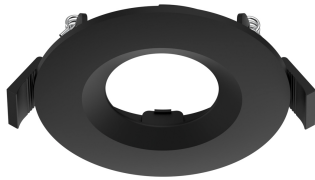

## Prolumia LED Pro-Ambiance

Recess rings, for Ø 50 mm module

### ATMOSPHERIC LIGHTING FOR THE RIGHT AMBIENCE

Pro-Ambiance is a cost-effective, small aperture recessed lighting solution with refined aesthetics and quality for residential and hospitality applications, to name a few. A complete fixture requires an LED-module with driver (sold as a set) and a recess ring, which is separately available in a variety of models. Two sizes of LED-modules cover a wide range of lumen packages, and each are available in 3 beam angles. They offer 3-way selectable CCT, bi-level adjustable brightness and come with TRIAC-dimmable drivers by default.

### PRODUCT FEATURES

Type of accessory/spare part	Installation frame	Length	90 Millimetre
Accessory	✓	Width	90 Millimetre
Spare part	✗	Height	33 Millimetre
Transparent	✗	Diameter	90 Millimetre
Colour	Black		
Material	Aluminium		