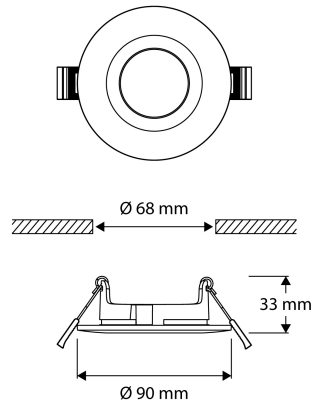

## Prolumia LED Pro-Ambiance

Recess rings, for Ø 50 mm module

### PRODUCT FEATURES

Type of accessory/spare part	Installation frame	Length	90 Millimetre
Accessory	✓	Width	90 Millimetre
Spare part	✗	Height	33 Millimetre
Transparent	✗	Diameter	90 Millimetre
Colour	Black		
Material	Aluminium		