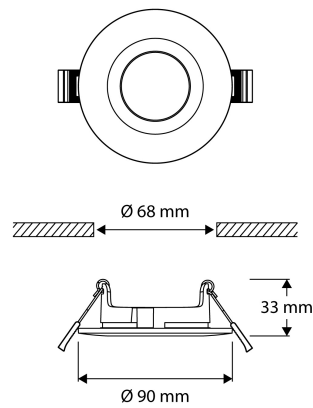

## Prolumia LED Pro-Ambiance

Recess rings, for Ø 50 mm module

### PRODUCT FEATURES

Type of accessory/spare part	Installation frame	Length	90 Millimetre
Accessory	✓	Width	90 Millimetre
Spare part	✗	Height	33 Millimetre
Transparent	✗	Diameter	90 Millimetre
Colour	White		
Material	Aluminium		