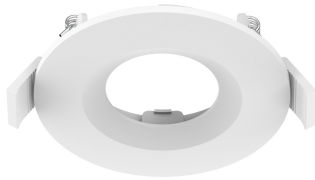

## Prolumia LED Pro-Ambiance

Recess rings, for Ø 50 mm module

### ATMOSPHERIC LIGHTING FOR THE RIGHT AMBIENCE

Pro-Ambiance is a cost-effective, small aperture recessed lighting solution with refined aesthetics and quality for residential and hospitality applications, to name a few. A complete fixture requires an LED-module with driver (sold as a set) and a recess ring, which is separately available in a variety of models. Two sizes of LED-modules cover a wide range of lumen packages, and each are available in 3 beam angles. They offer 3-way selectable CCT, bi-level adjustable brightness and come with TRIAC-dimmable drivers by default.

### PRODUCT FEATURES

Type of accessory/spare part	Installation frame	Length	90 Millimetre
Accessory	✓	Width	90 Millimetre
Spare part	✗	Height	33 Millimetre
Transparent	✗	Diameter	90 Millimetre
Colour	White		
Material	Aluminium		