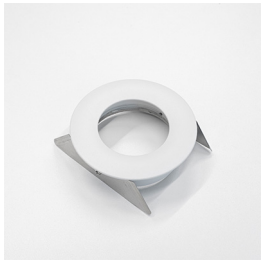

LED Downlight (accent lighting)

Recessed downlight rings

42180249

EAN: 8720615503377

CREATE AN INVITING ATMOSPHERE

The Prolumia LED accent lighting has two important functions. Firstly, it helps people find their way. Secondly, it creates fascinating light effects. Therefore light solutions can be created that are energy saving and it can also be divided to your own personal vision and taste. From showcase to entrance hall, useful for every field of application!

PRODUCT FEATURES

Transparent

Colour

White