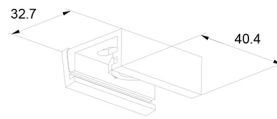

LED 3-Phase Rail

LED 3-Phase Rail accessories

41093224

EAN: 8720615500567

A PROFESSIONAL SOLUTION FOR THE MOST BEAUTIFUL TRACKLIGHTS

The LED 3-Phase Rail is an ingenious and fashionable system for the Prolumia Pro-Rio Tracklights. Through the loose components you can easily create every desired solutions, divided over different circuits. This way, every interior can be lightend optimally and in a highly professional way.