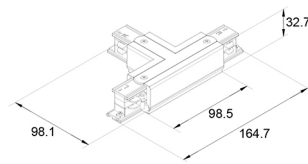

LED 3-Phase Rail

LED 3-Phase Rail accessories

41093220

EAN: 8720615500529

A PROFESSIONAL SOLUTION FOR THE MOST BEAUTIFUL TRACKLIGHTS

The LED 3-Phase Rail is a ingenious and fashionable system for the Prolumia Pro-Rio Tracklights. Through the loose components you can easily create every desired solutions, divided over different circuits. This way, every interior can be lightend optimally and in a highly professional way.