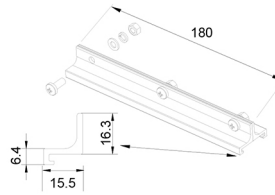

LED 3-Phase Rail

LED 3-Phase Rail accessories

41093125

EAN: 8720615500369

A PROFESSIONAL SOLUTION FOR THE MOST BEAUTIFUL TRACKLIGHTS

The LED 3-Phase Rail is a ingenious and fashionable system for the Prolumia Pro-Rio Tracklights. Through the loose components you can easily create every desired solutions, divided over different circuits. This way, every interior can be lightend optimally and in a highly professional way.

PRODUCT FEATURES

Type of accessory/spare part	Coupler/connector straight
Colour	White