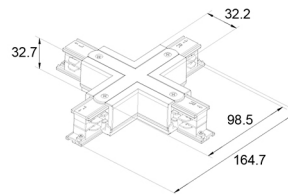

PRODUCT FEATURES

Type of accessory/spare part	Coupler/connector X-shape
Colour	White