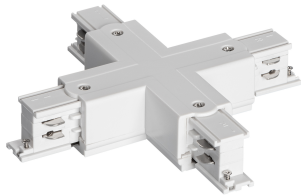

LED 3-Phase Rail

LED 3-Phase Rail accessories

41093123

EAN: 8720615500345

A PROFESSIONAL SOLUTION FOR THE MOST BEAUTIFUL TRACKLIGHTS

The LED 3-Phase Rail is an ingenious and fashionable system for the Prolumia Pro-Rio Tracklights. Through the loose components you can easily create every desired solutions, divided over different circuits. This way, every interior can be lightend optimally and in a highly professional way.

PRODUCT FEATURES

Type of accessory/spare part	Coupler/connector X-shape
Colour	White