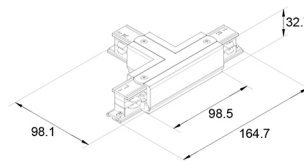

PRODUCT FEATURES

Type of accessory/spare part	Coupler/connector T-shape
Colour	White