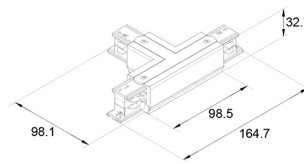

PRODUCT FEATURES

Type of accessory/spare part	Coupler/connector T-shape
Colour	White