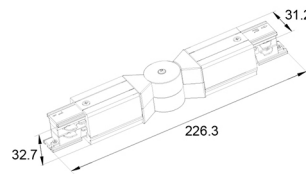

LED 3-Phase Rail

LED 3-Phase Rail accessories

41093118

EAN: 8720615500291

A PROFESSIONAL SOLUTION FOR THE MOST BEAUTIFUL TRACKLIGHTS

The LED 3-Phase Rail is an ingenious and fashionable system for the Prolumia Pro-Rio Tracklights. Through the loose components you can easily create every desired solutions, divided over different circuits. This way, every interior can be lightend optimally and in a highly professional way.

PRODUCT FEATURES

Type of accessory/spare part	Coupler/connector bended
Colour	White