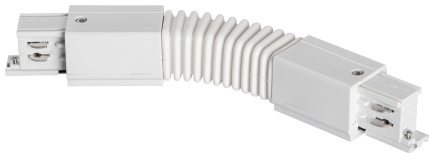

LED 3-Phase Rail

LED 3-Phase Rail accessories

41093117

EAN: 8720615500284

A PROFESSIONAL SOLUTION FOR THE MOST BEAUTIFUL TRACKLIGHTS

The LED 3-Phase Rail is a ingenious and fashionable system for the Prolumia Pro-Rio Tracklights. Through the loose components you can easily create every desired solutions, divided over different circuits. This way, every interior can be lightend optimally and in a highly professional way.

PRODUCT FEATURES

Type of accessory/spare part	Coupler/connector flexible
Colour	White