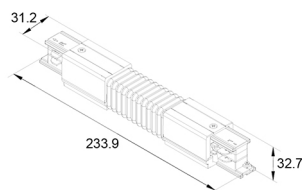

LED 3-Phase Rail

LED 3-Phase Rail accessories

41093117

EAN: 8720615500284

A PROFESSIONAL SOLUTION FOR THE MOST BEAUTIFUL TRACKLIGHTS

The LED 3-Phase Rail is a ingenious and fashionable system for the Prolumia Pro-Rio Tracklights. Through the loose components you can easily create every desired solutions, divided over different circuits. This way, every interior can be lightend optimally and in a highly professional way.

PRODUCT FEATURES

Type of accessory/spare part	Coupler/connector flexible
Colour	White