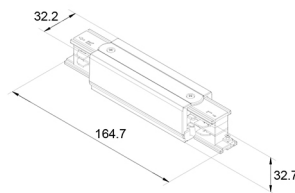

LED 3-Phase Rail

LED 3-Phase Rail accessories

41093116

EAN: 8720615500277

A PROFESSIONAL SOLUTION FOR THE MOST BEAUTIFUL TRACKLIGHTS

The LED 3-Phase Rail is a ingenious and fashionable system for the Prolumia Pro-Rio Tracklights. Through the loose components you can easily create every desired solutions, divided over different circuits. This way, every interior can be lightend optimally and in a highly professional way.

PRODUCT FEATURES

Type of accessory/spare part	Coupler/connector straight
Colour	White