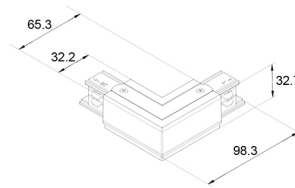

PRODUCT FEATURES

Type of accessory/spare part	Coupler/connector L-shape
Colour	White
