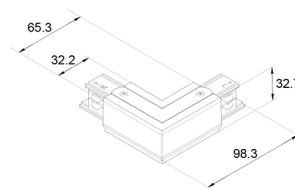

### A PROFESSIONAL SOLUTION FOR THE MOST BEAUTIFUL TRACKLIGHTS

The LED 3-Phase Rail is an ingenious and fashionable system for the Prolumia Pro-Rio Tracklights. Through the loose components you can easily create every desired solutions, divided over different circuits. This way, every interior can be lightend optimally and in a highly professional way.