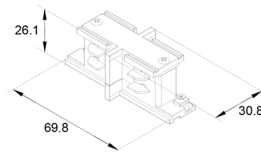

### A PROFESSIONAL SOLUTION FOR THE MOST BEAUTIFUL TRACKLIGHTS

The LED 3-Phase Rail is a ingenious and fashionable system for the Prolumia Pro-Rio Tracklights. Through the loose components you can easily create every desired solutions, divided over different circuits. This way, every interior can be lightend optimally and in a highly professional way.