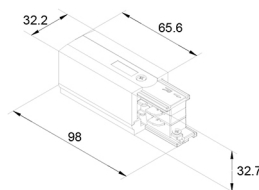

## PRODUCT FEATURES

Type of accessory/spare part	End-feed
Colour	White