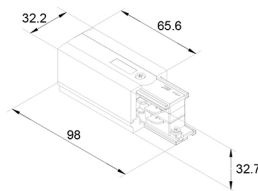

PRODUCT FEATURES

Type of accessory/spare part	End-feed
Colour	White